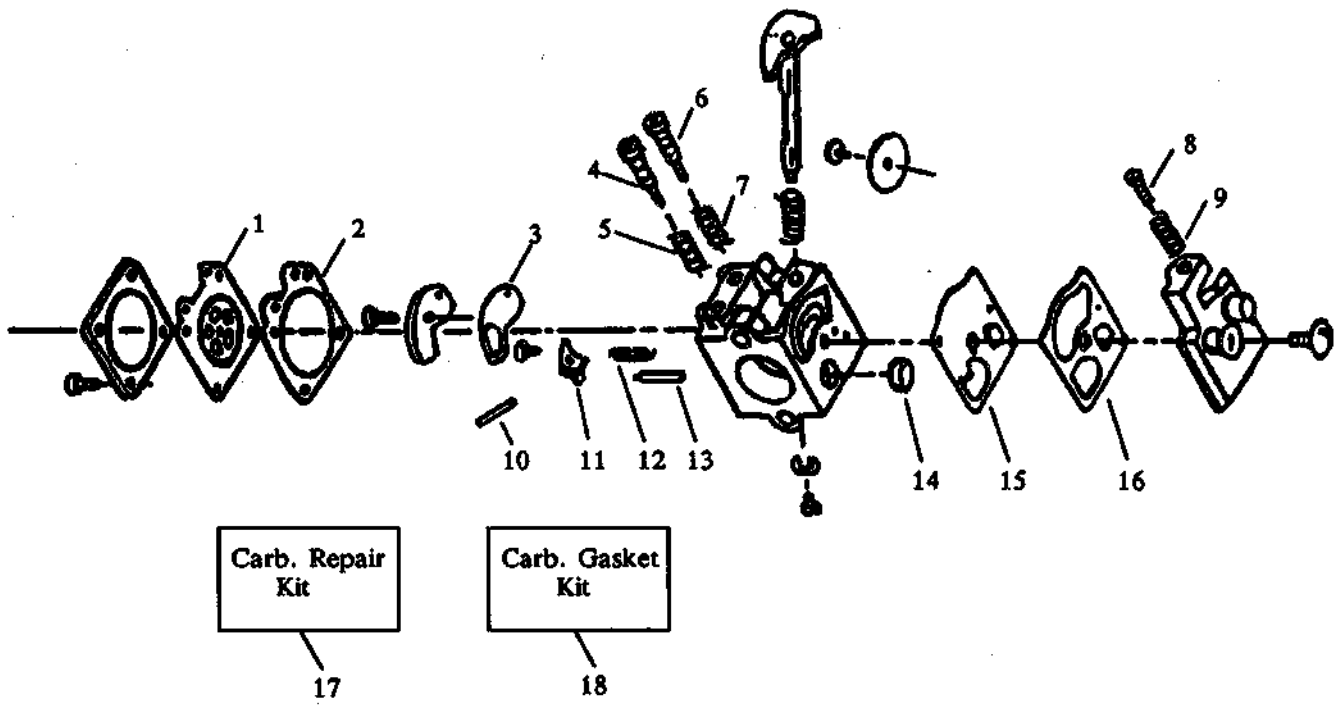

Key No.	Part No.	Description	Key No.	Part No.	Description
1	530 03 50-14	* + Metering Diaphragm	11	530 03 50-31	+ Metering Lever
2	530 03 51-51	* + Metering Diaphragm Gasket	12	530 03 51-88	+ Metering Lever Spring
3	530 03 51-47	* + Circuit Plate Gasket	13	530 03 51-06	+ Inlet Needle Valve
4	530 03 51-42	Hi Speed Needle	14	530 03 51-78	+ Inlet Screen
5	530 03 50-36	Hi Speed Needle Spring	15	530 03 51-66	* + Pump Diaphragm
6	530 03 51-41	Idle Needle	16	530 03 51-64	* + Pump Gasket
7	530 03 50-23	Idle Needle Spring	17	530 03 52-60	Carb. Kwik Repair Kit (+ Indicates Contents)
8	530 03 52-03	Idle Speed Screw	18	530 03 51-85	Carb. Gasket/Diaphragm Kit (*Indicates Contents)
9	530 03 52-08	Idle Speed Spring			
10	530 03 50-28	+ Metering Pin			

Key No.	Part No.	Description	Key No.	Part No.	Description
1	530 02 75-95	Grip	15	530 09 45-43	Dust Cup
2	530 01 57-68	Nut	16	530 09 45-51	Drive Shaft
3	530 09 46-41	Drive Shaft Housing	17	530 03 11-11	Hex Wrench (5/32)
4	530 01 09-57	Handle Ass'y.	18	530 03 01-02	Shaft Lubrication
5	530 01 51-97	Nut			
6	530 01 57-74	Screw			
7	530 01 09-59	Throttle Housing Ass'y.			
8	530 06 92-52	"T" Handle Kit			
9	530 06 92-82	Shield Kit Ass'y. (Incl. #10,11,12 & 14)			
10	530 01 53-37	Screw			
11	530 09 45-70	Line Limiter	Decals		
12	530 01 52-17	Locknut	A	530 02 74-30	Shaft Warning Decal
13	530 09 36-53	Shield Bracket			
14	530 09 22-43	Screw	Not Shown	530 06 75-16	Operator's Manual

PARTS LIST NO.
530 06 75-17 - 11/7/88

HUSQVARNA PARTS LIST

Trimmer Model:
26 RLC

Page No. 2

REPLACES
NONE

Note: Illustrations may differ from actual models due to design changes

PARTS LIST NO. 530 06 75-17 - 11/7/88	HUSQVARNA PARTS LIST	Trimmer Model: 26 RLC
REPLACES NONE	<i>Note: Illustrations may differ from actual models due to design changes</i>	

Carburetor Assembly Part Number 530-035259

PARTS LIST NO.
530 06 75-17 - 11/7/88

HUSQVARNA PARTS LIST

Trimmer Model:
28 RLC

REPLACES
NONE

Note: Illustrations may differ from actual models due to design changes