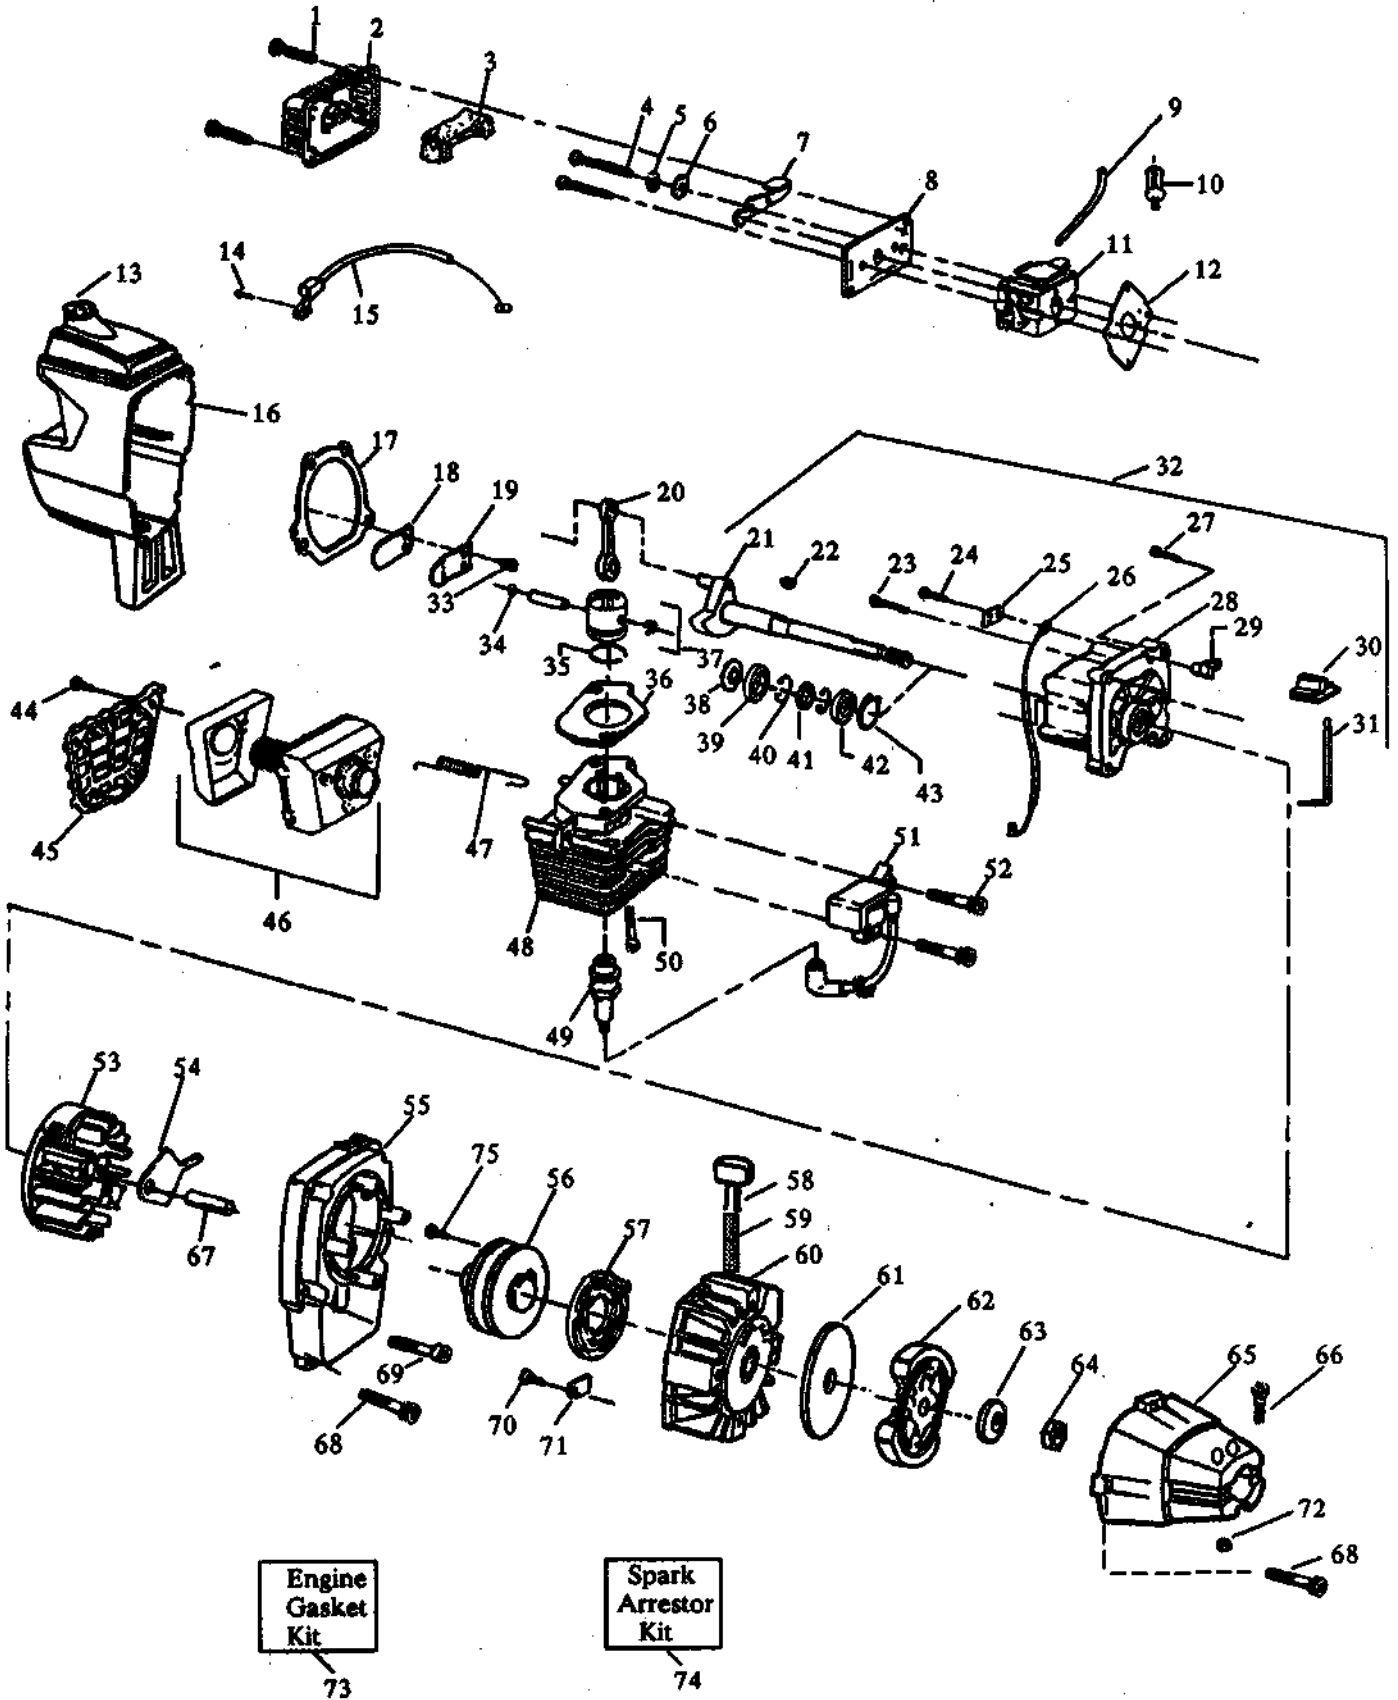

Key No.	Part No.	Description	Key No.	Part No.	Description
1	530 03 50-14	* + Metering Diaphragm	11	530 03 50-31	+ Metering Lever
2	530 03 51-51	* + Metering Diaphragm Gasket	12	530 03 51-88	+ Metering Lever Spring
3	530 03 51-47	* + Circuit Plate Gasket	13	530 03 51-06	+ Inlet Needle Valve
4	530 03 51-42	Hi Speed Needle	14	530 03 51-78	+ Inlet Screen
5	530 03 50-36	Hi Speed Needle Spring	15	530 03 51-66	* + Pump Diaphragm
6	530 03 51-41	Idle Needle	16	530 03 51-64	* + Pump Gasket
7	530 03 50-23	Idle Needle Spring	17	530 03 52-60	Carb. Kwik Repair Kit (+ Indicates Contents)
8	530 03 52-03	Idle Speed Screw	18	530 03 51-85	Carb. Gasket/Diaphragm Kit (*Indicates Contents)
9	530 03 52-08	Idle Speed Spring			
10	530 03 50-28	+ Metering Pin			

Key No.	Part No.	Description	Key No.	Part No.	Description
1	530 02 75-95	Grip	15	530 09 45-43	Dust Cup
2	530 01 57-68	Nut	16	530 09 45-51	Drive Shaft
3	530 09 46-41	Drive Shaft Housing	17	530 03 11-11	Hex Wrench (5/32)
4	530 01 09-57	Handle Ass'y.	18	530 03 01-02	Shaft Lubrication
5	530 01 51-97	Nut			
6	530 01 57-74	Screw			
7	530 01 09-59	Throttle Housing Ass'y.			
8	530 06 92-52	"T" Handle Kit			
9	530 06 92-82	Shield Kit Ass'y. (Incl. #10,11,12 & 14)			
10	530 01 53-37	Screw			
11	530 09 45-70	Line Limiter	Decals		
12	530 01 52-17	Locknut	A	530 02 74-30	Shaft Warning Decal
13	530 09 36-53	Shield Bracket			
14	530 09 22-43	Screw	Not Shown	530 06 75-16	Operator's Manual

PARTS LIST NO.
530 06 75-17 - 11/7/88

HUSQVARNA PARTS LIST

Trimmer Model:
26 RLC

Page No. 2

REPLACES
NONE

Note: Illustrations may differ from actual models due to design changes

PARTS LIST NO. 530 06 75-17 - 11/7/88	HUSQVARNA PARTS LIST	Trimmer Model: 26 RLC
REPLACES NONE	<i>Note: Illustrations may differ from actual models due to design changes</i>	

Carburetor Assembly Part Number 530-035259

PARTS LIST NO.
530 06 75-17 - 11/7/88

HUSQVARNA PARTS LIST

Trimmer Model:
28 RLC

REPLACES
NONE

Note: Illustrations may differ from actual models due to design changes