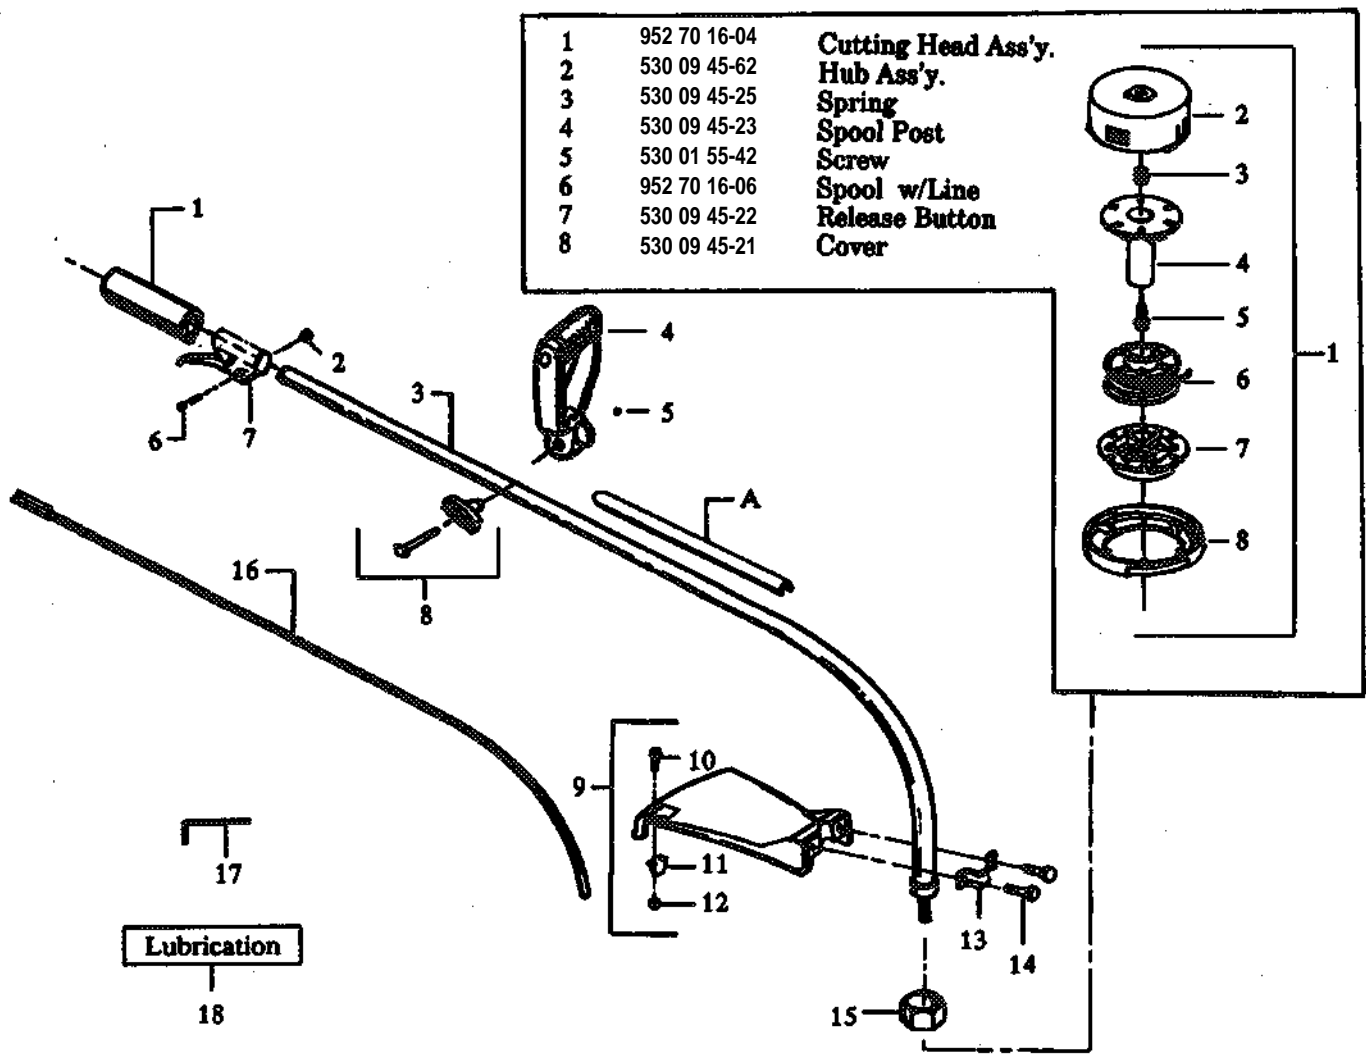

PARTS LIST NO.
530 06 75-17 - 11/7/88

HUSQVARNA PARTS LIST

Trimmer Model:
28 RLC

REPLACES
NONE

Note: Illustrations may differ from actual models due to design changes

1	952 70 16-04	Cutting Head Ass'y.
2	530 09 45-62	Hub Ass'y.
3	530 09 45-25	Spring
4	530 09 45-23	Spool Post
5	530 01 55-42	Screw
6	952 70 16-06	Spool w/Line
7	530 09 45-22	Release Button
8	530 09 45-21	Cover

Lubrication